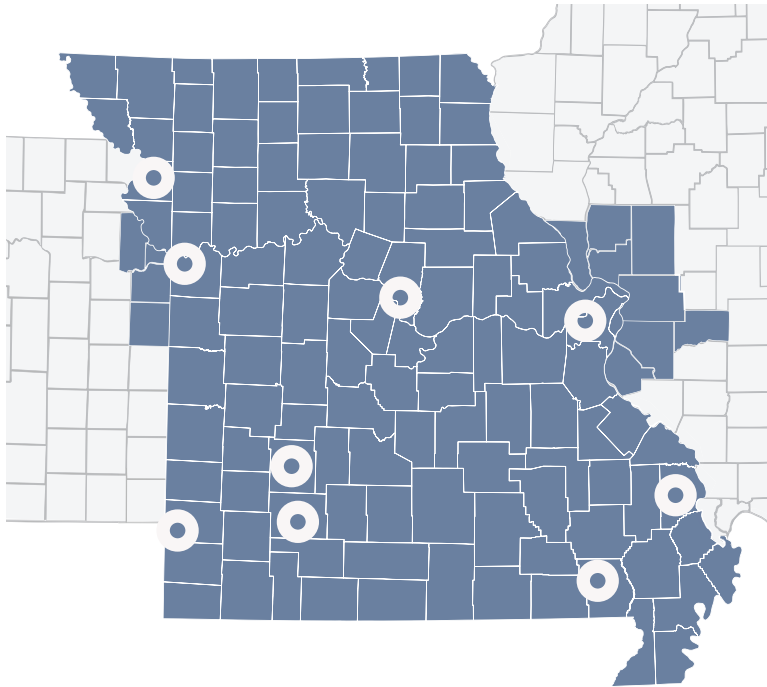

Our Service Area

19 REGIONAL OFFICES:

- Bolivar
- Cape Girardeau
- Columbia
- Joplin
- Kansas City – 3 Locations
- Poplar Bluff
- Springfield
- St. Louis – 9 Locations
- St. Joseph