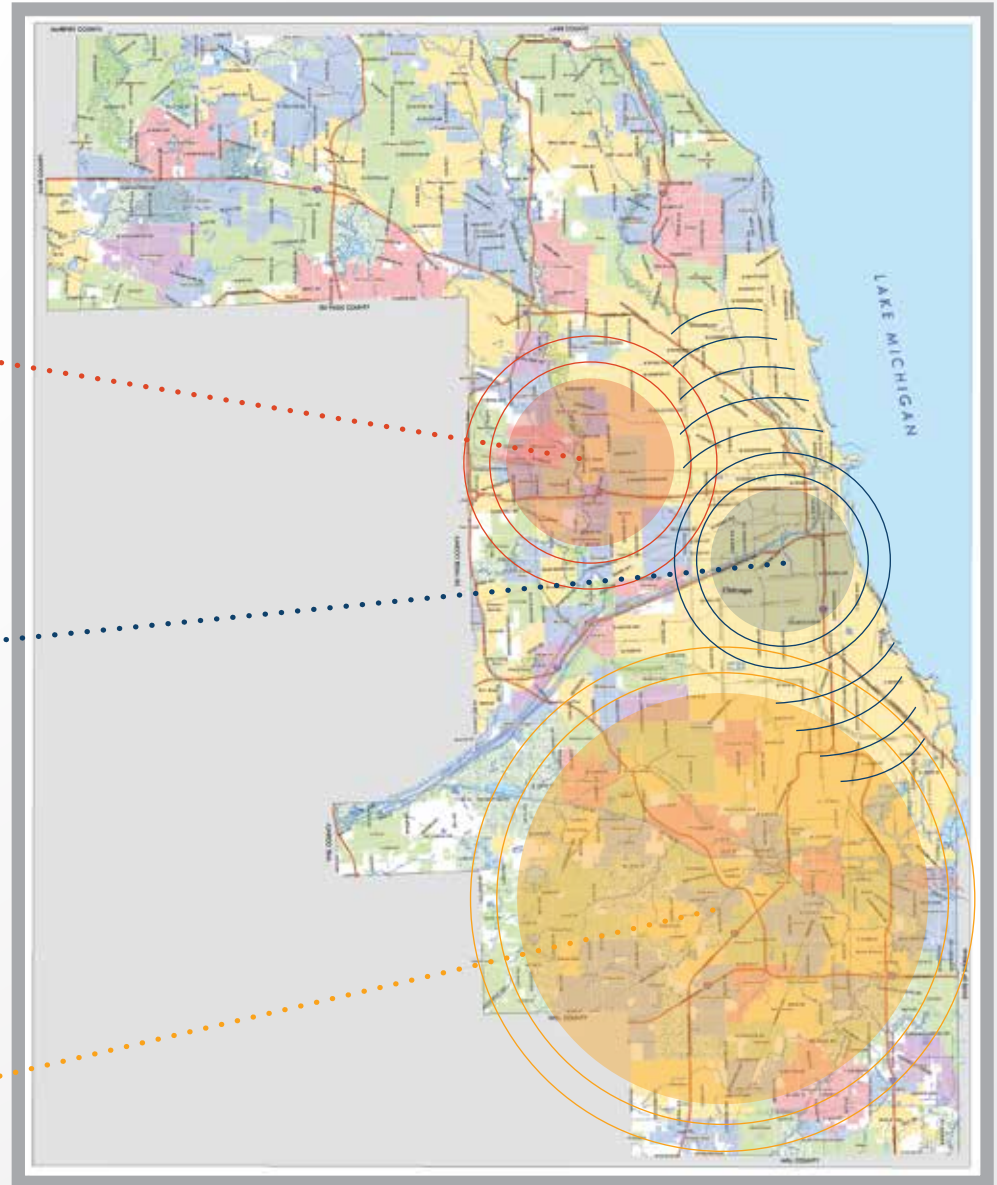

Head Start/Early Head Start locations

Head Start/Early Head Start is an early learning program nationally recognized for high-quality, family-centered education for children ages 6 weeks to 5 years. The goal of all Head Start and Early Head Start programs is to promote school readiness in young children of all abilities from families with incomes below poverty guidelines. Our programs integrate social and intellectual development through the provision of education, health, family, nutrition and other services.

West Suburbs

- 60101 Melrose Park
- 60104 Bellwood
- 60130 Melrose Park | Forest Park
- 60131 Franklin Park
- 60153 Maywood
- 60155 Maywood
- 60154 Westchester
- 60160 Melrose Park
- 60162 Hillside
- 60163 Berkeley
- 60164 Northlake | Melrose Park
- 60165 Stone Park
- 60176 Schiller Park
- 60301 Oak Park within Cook County
- 60302 Oak Park within Cook County
- 60303 Oak Park
- 60402 Berwyn

Chicago

All of Chicago

South Suburbs

- 60406 Blue Island
- 60409 Calumet City
- 60411 Chicago Heights
- South Chicago Heights
- Ford Heights | Lynwood
- Sauk Village
- 60419 Dolton
- 60422 Flossmoor
- 60425 Glenwood
- 60426 Harvey | Dixmoor | Phoenix
- 60428 Harvey | Markham
- 60429 Hazel Crest
- 60430 Homewood
- 60438 Lansing
- 60443 Matteson
- 60445 Midlothian | Crestwood
- 60452 Oak Forest
- 60455 Bridgeview
- 60462 Orland Park
- 60463 Palos Heights
- 60465 Palos Hills
- 60469 Posen
- 60471 Richton Park
- 60472 Robbins
- 60473 South Holland
- 60475 Steger
- 60477 Tinley Park
- 60478 Country Club Hills
- 60487 Tinley Park | Orland Hills
- 60633 Burnham within Cook County
- 60643 Calumet Park
- 60707 Elmwood Park
- 60803 Merrionette Park | Alsip
- 60804 Cicero within Cook County
- 60827 Riverdale within Cook County

Easterseals partners with daycare centers to provide Head Start (HS) and Early Head Start (EHS) services to families living in these zip codes within suburban Cook County and to families living within the city of Chicago.