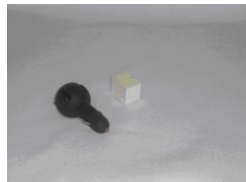

Aroma Land

2011.413

This aroma releasing pyramid includes a speed adjustable fan to diffuse essential oil scent throughout a room. Add 10-20 drops of essential oil to the pad and place into the oil drawer, turn on and enjoy. (Image to left)

Aroma Tangle

2011.414

This tangle now has texture and aroma. Add essential oils to the small compartments to allow the aroma to diffuse. (Image to left)

Breathe Air Revitalizer

2011.416

Room air freshener with three calming scents. Fill the basin with water and add a few drops of your chosen scent and enjoy the relaxing fragrance. (Image to left)

Aroma Wall Plug In

2011.613

Easily plugs into an outlet to provide ease through the olfactory sensory. (Image to left)

Diffuser Car Scent

2011.432

This car diffuser makes each ride pleasant! Add 5 - 10 drops of your favorite oil and plug it in.